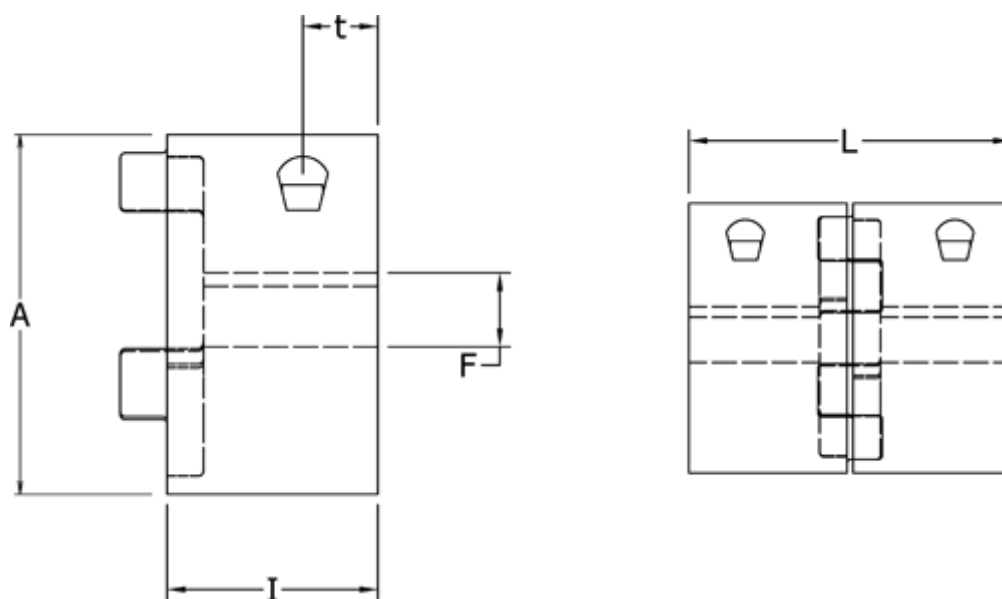

Article number: 3335038M038

Description: Clamping Hub Klonex ES 38/45  
ALU Aluminium, Bore 38H7 mm

## Measures

A = 80  
F = 38  
I = 45  
L = 114  
t = 16.0